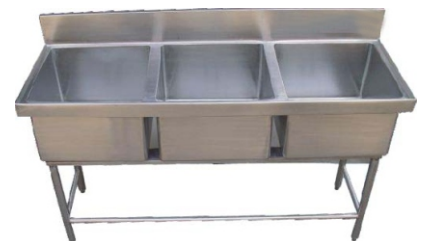

Deep Fat Fryer Single

Shawarma Grill

Sandwich Griller Double

Sandwich Griller Single

Waffle Cone Machine

Griddle Plate

Plate Warmer Cart

Commercial Oven

Pizza-Oven

Crepe

Conveyor Pizza Oven

Salamander

Pop-up Toaster 6 Slice

Multifunction Oven

Conveyor Toaster

Service & wash-up Equipments

Bakery Tray Trolley

Over Head Table

Pot Rack

Working Table

Single Sink

Dish Landing Table

Pick-up table

Three Sink

Flat Bed Troller

Imported Equipments

Ice Cubers 100 kg

Ice Cubers 150- 780 Kg

Bar Blender

Taylor Soft Serve Machine

Slush Machine

Spindle Mixer